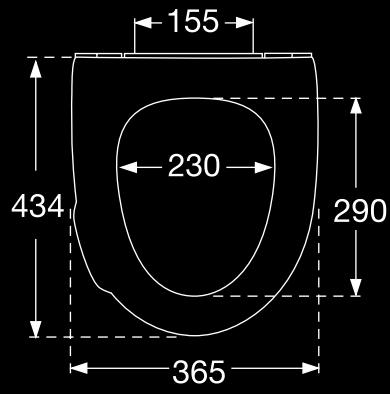

Changing battery and further technical info:

www.pressalit.com/autoclose

Please note that the laser beam does not light up, but only illustrates the sensor in AutoClose®
Pressalit offers a 10-year product guarantee for AutoClose® toilet seats excluding electronic components, which are guaranteed for two years.

European Sales Agencies
Unit 10c Tanfield Lea (North)
Industrial Estate
Tanfield Lea, Stanley
Co Durham, DH99UU
Tel. (+44) 01207 236622
Fax (+44) 01207 236633
info@europeansalesagencies.com
www.europeansalesagencies.com

Pressalit A/S
Pressalitvej 1
DK-8680 Ry
Tel. (+45) 8788 8788
Fax (+45) 8788 8789
pressalit@pressalit.com
www.pressalit.com
– a division of Pressalit Group A/S

Seats for your senses